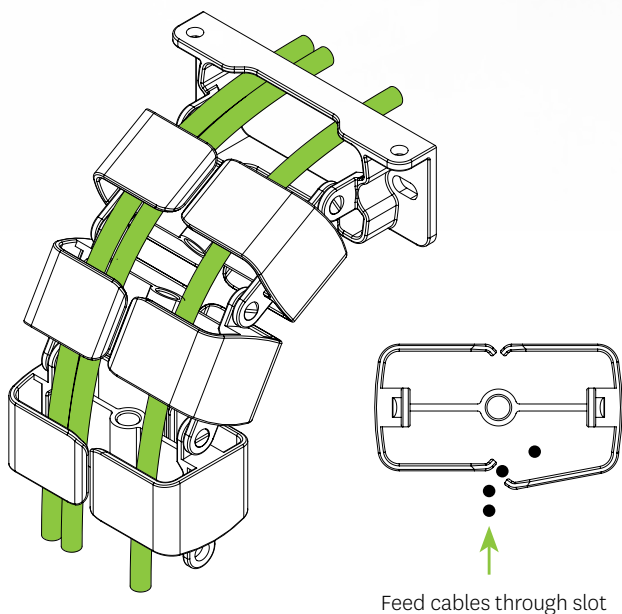

Klever™ Cable Cobra

Product Specification

Poised and ready to strike the Cable Cobra is there to help with your cable management needs. Perfect for desk-to-floor or desk-to ceiling cable management.

Klever™ Cable Cobra

Specification

Features

- Partitioned links to segregate cables.
- 1.08m Length
- Multiple mounting options.
- Clip together design for easy length adjustment.
- Cobras are quiet in motion with the movement of sit/stand desks.
- Available in White and Black plastic.
- Klever 20 year Warranty