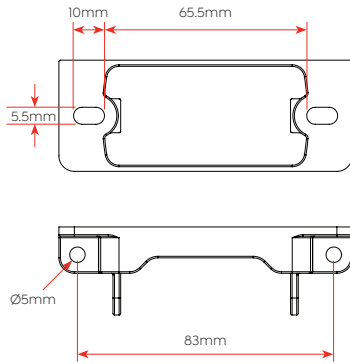

Klever™ Cable Cobra

Assembly Instructions

Mounting Options

Cable tray mounting

Under worktop mounting

Under worktop mounting

Wall mounting

Mounting Dimensions