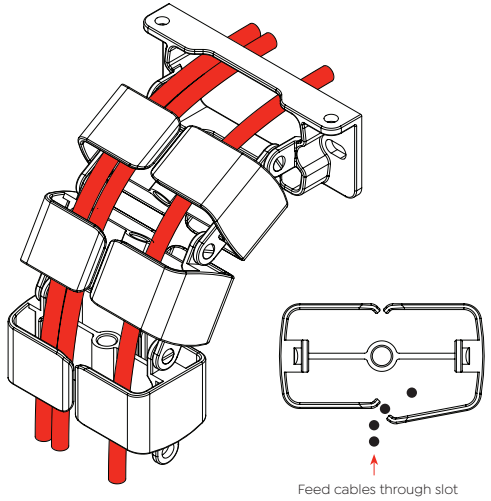

Klever™ Cable Cobra

Assembly Instructions

Mounting Options

Cable tray mounting

Under worktop mounting

Under worktop mounting

Wall mounting

Mounting Dimensions