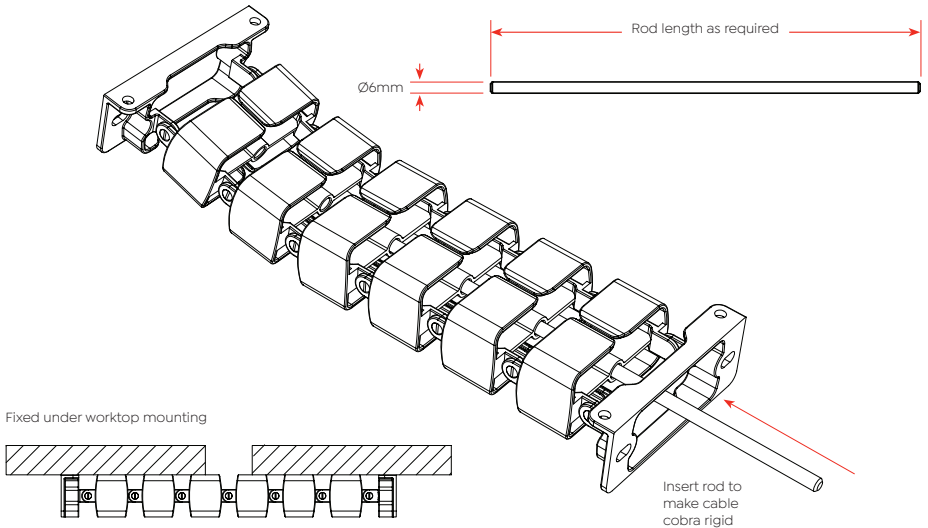

Optional Extra (Can be supplied if required)